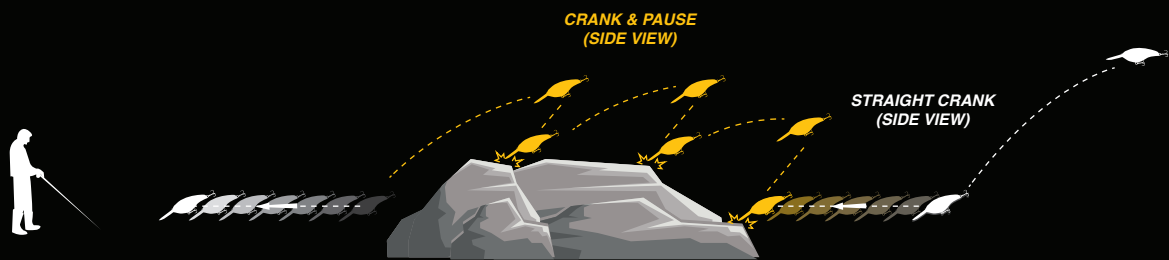

## ACTION

The new and improved Skittish dog LOUD now boasts a louder single clacking noise, which also operates as a weight transfer system, designed for improved castability. Constructed with tough ABS material to withstand the bite force of toothy predatory fishes. Its easy walk the dog motion allows the lure to create surface disturbance, especially with its improved rattle. Working the Skittish Dog with slow, short hard strokes, coupled with its improved sharp and loud clacking noise is the best way to get the attention of those predatory fish in the vicinity!

## ACTION

The Zerek Giant Ruby is a deep diving crank bait that is ideal for fishing at depths of up to 5 meters. It has a tight wobbling action and floats on the pause making it easy to navigate through areas with underwater structure. The bib design allows the lure to get down to its optimal depth quickly and maintains a forward angled position to reduce snagging. Constructed with ABS, The Giant Ruby has a slimmer body profile and a weight transfer system that ensures excellent castability. The commotion created by the lure as it knocks around while meandering through the bottom column attracts the curiosity of predators lurking nearby.