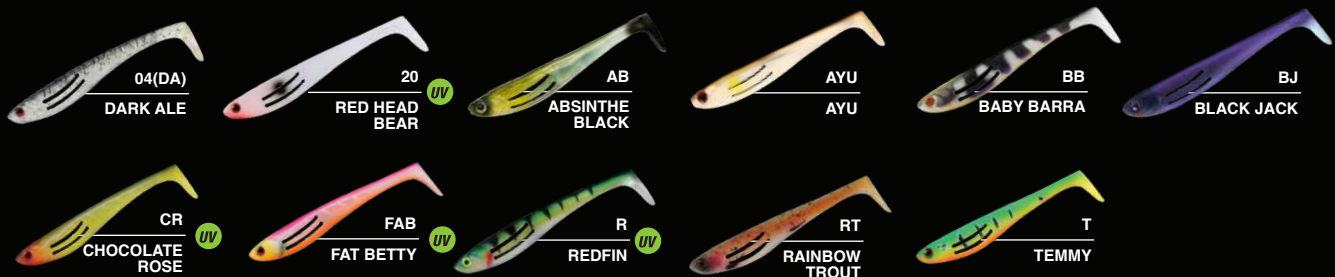

FLAT SHAD PRO 9.0 SOFT BAIT

CODE: 781FSP9(COLOUR)
SIZE: 9in | WEIGHT: 111.5g | HOOK: #12/0