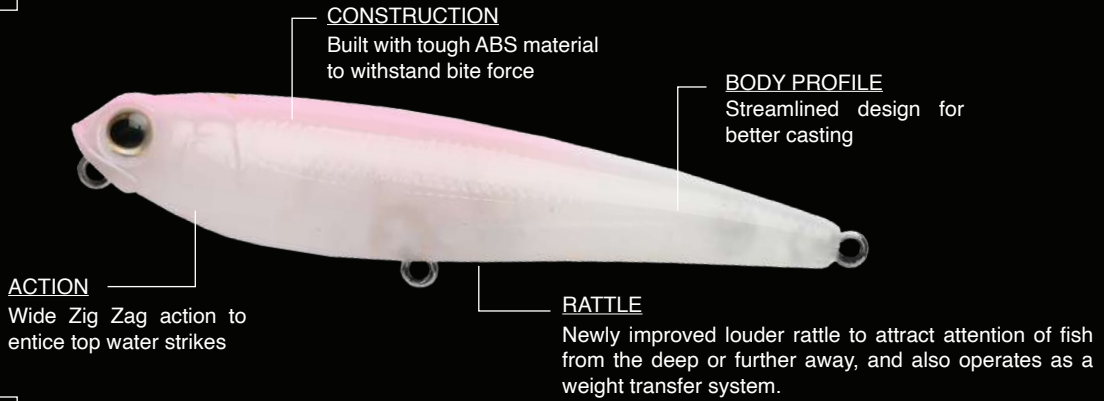

## ACTION

The new and improved Skittish dog LOUD now boasts a louder single clacking noise, which also operates as a weight transfer system, designed for improved castability. Constructed with tough ABS material to withstand the bite force of toothy predatory fishes. Its easy walk the dog motion allows the lure to create surface disturbance, especially with its improved rattle. Working the Skittish Dog with slow, short hard strokes, coupled with its improved sharp and loud clacking noise is the best way to get the attention of those predatory fish in the vicinity!