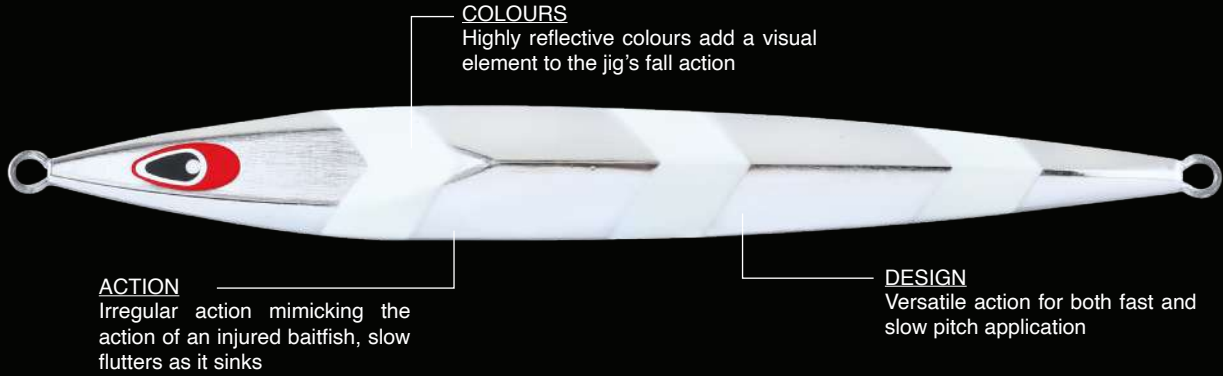

SLASH JIG

ACTION
Irregular action mimicking the action of an injured baitfish, slow flutters as it sinks

COLOURS
Highly reflective colours add a visual element to the jig's fall action

DESIGN
Versatile action for both fast and slow pitch application

The Zerek Slash is a hybrid 2 in 1 all-rounder jig, designed for slow pitch and vertical jigging. It is a highly responsive jig due to its pointy head which works wonders even with the slightest pitch. The profile of the jig is specially designed to allow the jig to flutter and fall slowly as it sinks. The Slash performs an irregular action which mimics the action of an injured baitfish awaiting demersal species with slower reaction bites to smash it.

SLASH JIG

170 JIG

CODE: 781SL170(COLOUR)
SIZE: 180mm | WEIGHT: 170g

SLASH JIG

230 JIG

CODE: 781SL230(COLOUR)
SIZE: 187mm | WEIGHT: 230g

SLASH JIG

290 JIG

CODE: 781SL290(COLOUR)
SIZE: 202mm | WEIGHT: 290g

SLASH JIG

350 JIG

CODE: 781SL350(COLOUR)
SIZE: 231mm | WEIGHT: 350g