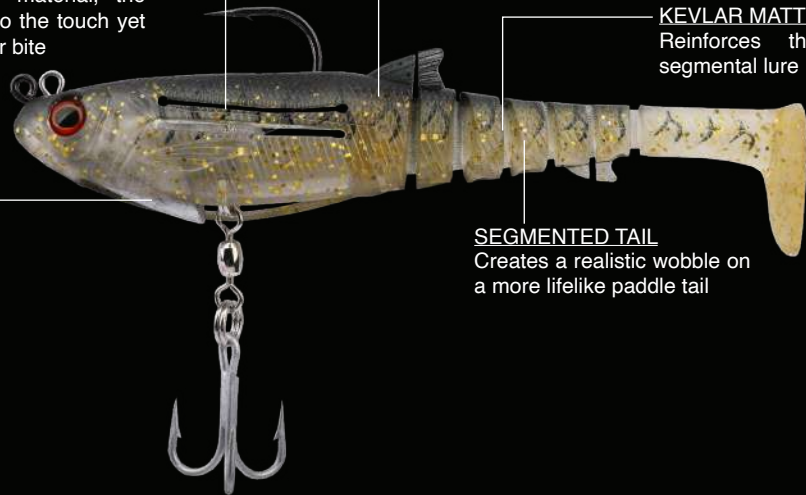

FLAT SHAD X JIG HEAD

FEATURES

TPE CONSTRUCTION

Built with TPE material, the body is supple to the touch yet durable bite after bite

PATENTED DESIGN

Pressure sensitive body cavity collapses when fish attack, exposing the hook for a better hook set

KEVLAR MATTING

Reinforces the joints of the segmental lure

MULTIPLE RIGGING OPTIONS

Rig it weedless or with an exposed hook. Has a wide variety of options, even with a treble hook on the bottom

SEGMENTED TAIL

Creates a realistic wobble on a more lifelike paddle tail

PROFESSIONAL CRAFT SERIES

ACTION

The all new Zerek Flat Shad-X is the updated version of the already successful Flat Shad Pro. Retaining the super soft hollow cavity body for improved hook ups when rigged weedless, it features a new segmented tail, similar to that of the Live Mullet, held together by a tough kevlar matting, albeit with a paddle tail. Constructed with the eco-friendly tear resistant TPE material, the Zerek Flat Shad-X has a realistically life-like action as the tail wobbles from side to side. Work it fast with lifts and drops or simply a straight retrieve, rig it weedless or with its hooks exposed, the Flat Shad-X is the most versatile and life-like soft plastic yet!

FLAT SHAD X WEEDLESS

FEATURES

TPE CONSTRUCTION

Built with TPE material, the body is supple to the touch yet durable bite after bite

PATENTED DESIGN

Pressure sensitive body cavity collapses when fish attack, exposing the hook for a better hook set