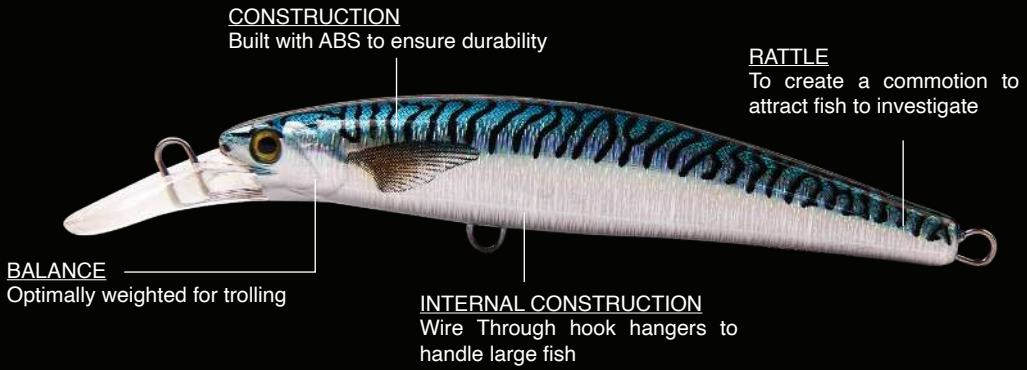

SPEED DONKEY

FEATURES