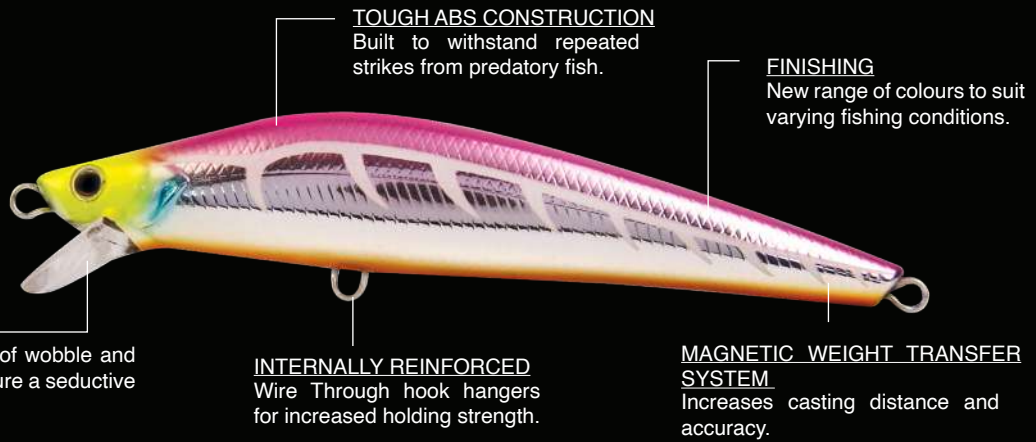

## FEATURES

**ACTION**  
Perfect blend of wobble and roll gives the lure a seductive swim action.

**INTERNALLY REINFORCED**  
Wire Through hook hangers for increased holding strength.

**TOUGH ABS CONSTRUCTION**  
Built to withstand repeated strikes from predatory fish.