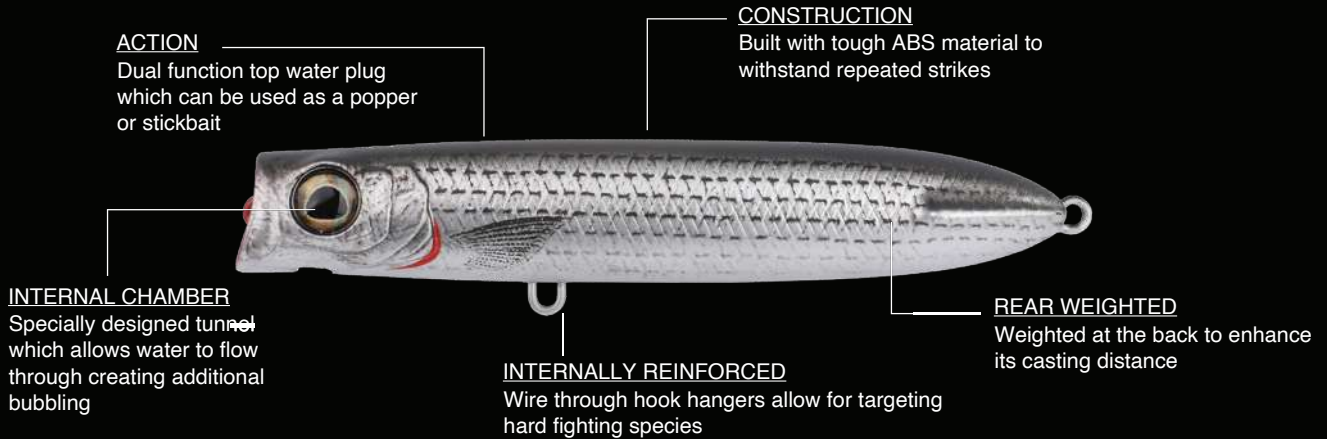

## FEATURES

INFINITY SERIES

Made from ABS material and wire through hook hater construction, the new Pug Face Popper Slim is slimmer and longer than the standard Pug Face Popper. Weighting in at 19g, it retains its rear weighted aerodynamic squid head for excellent cast-ability and versatile working options. Featuring the specially designed tunnel below its head, which allows water to flow through on each sweep or retrieve, creating additional bubble trail. On a straight constant retrieve, the Pug Face Popper Slim retains its side to side wobble just like a minnow below the water surface. Sweep it and it will dive down the surface like a stickbait with bubble trail. Chug it and it will displace water effectively. With the thin and long profile, the Pug Face Popper Slim allows an easier dog walking action when fish prefer a slower retrieve. Suitable for use on standard tackle with its smaller 90mm profile and a weight of 19g.