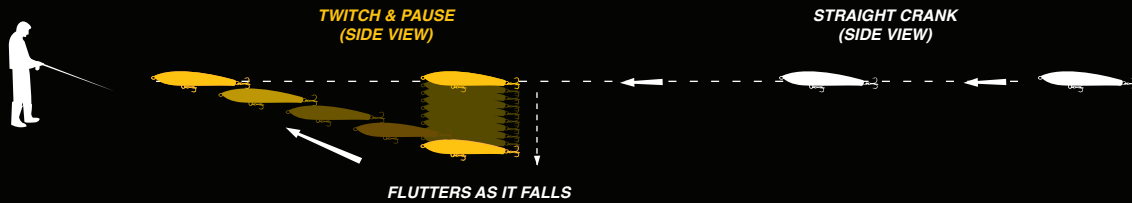

## ACTION

The Zappelin 70S is a downsized version of the 115S model designed to excel in the toughest fishing condition. Built with tough ABS material, the Zappelin 70S is specially balanced for it to flutter down in a diagonal position to prevent the hooks from catching your line on its way down. When worked with a straight retrieve, the lure creates a tight wobbling action while swimming in a diagonal position. A darting action can also be achieved with a twitch and pause method. Be prepared for strikes on the pause as the lure flutters as it sinks.