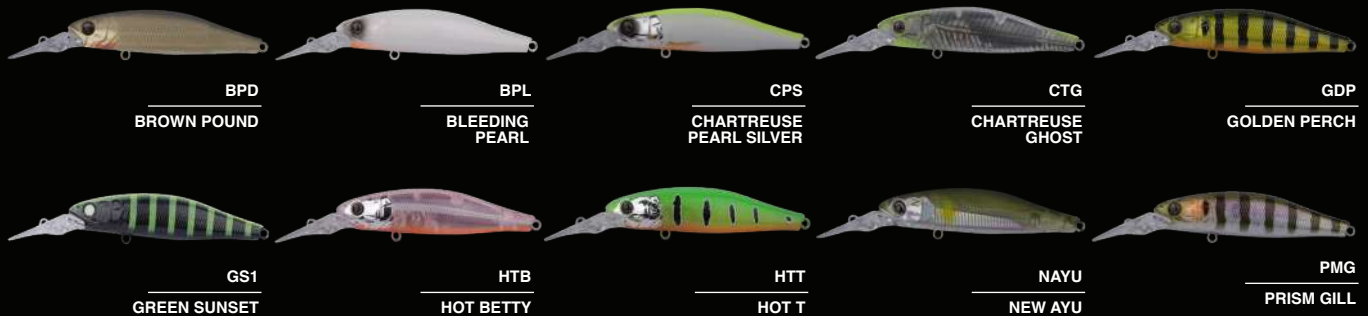

TANGO SLIM JERK 115 SUSPENDING NEW

CODE: 781TSJ115(COLOUR)
SIZE: 115mm | WEIGHT: 20g | DEPTH: 3m - 4m | HOOK: #1