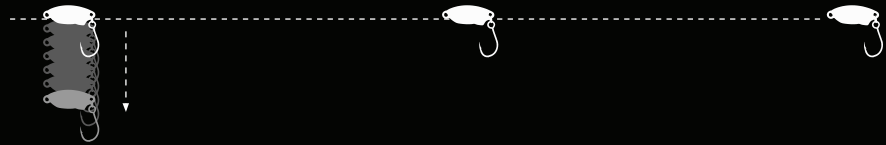

ACTION

STRAIGHT CRANK (SIDE VIEW)