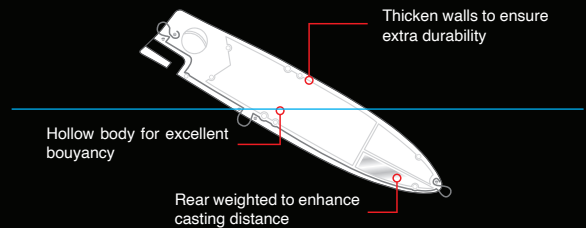

## PUG FACE POPPER 130 FLOATING

CODE: 781JP130F(COLOUR)

SIZE: 130mm | WEIGHT: 50g | HOOK: #1/0 **BKK**