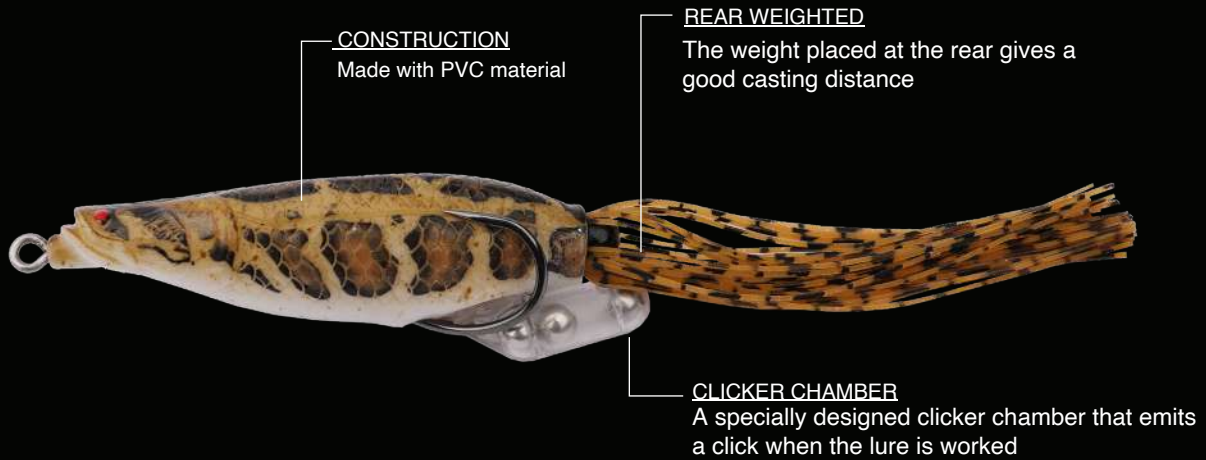

**LIFT & DROP (SIDE VIEW)**

Hopping the lure off the bottom with a jig head will emulate an injured or foraging baitfish that will arouse the curiosity of predatory fish.

The incorporation of a micro paddle tail while retaining all other characteristics from the already successful Live Flash Minnow gives this new comer extra seduction over its predecessor. To work the Zerek Flash Minnow Wriggly effectively, cast it out, let it sink to the desired depth and crank. It's as simple as that. Incorporating some twitches during the retrieve will mimic the darting action of a skittish bait fish. When rigged with a jig head, the lure can be hopped off the bottom. The action of the paddle tail as the lure falls will send out vibrational cues that attract the attention of predatory fish.

ITEM	TYPE	SIZE	WEIGHT	QTY	HOOK
781-LFMW70	SOFT BAIT	70MM	3G	8	#1
781-LFMW90	SOFT BAIT	90MM	5G	8	#2/0
781-LFMW110	SOFT BAIT	110MM	9G	6	#4/0
781-LFMW130	SOFT BAIT	130MM	13G	5	#5/0

**Recommended Hooks**

**MARSH SLIDER JIG HEAD**

# CLICKER FROG

## FEATURES

ORIGIN SERIES

The Clicker Frog is Zerek's newest weedless soft frog that is extremely easy to work. As the name implies, the Clicker Frog has a unique chamber that is fitted at the rear of the frog. Internally, the chamber has a large ball bearing that produces a loud clicking noise every time the lure moves on the water. It has a long profile, making it easy for 'walking the dog', and at 80mm, it has an all-round sized profile, making it perfect for various fish in heavy cover, especially snakeheads. The Zerek Clicker Frog is rear weighted for reaching distances effortlessly.