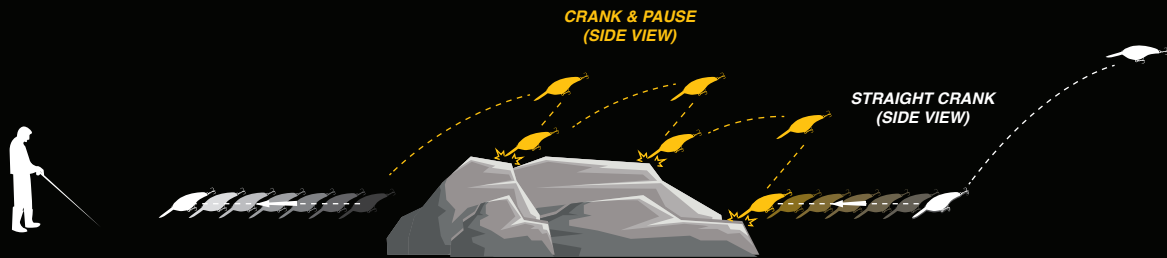

## ACTION

The Zerek Giant Ruby is a deep diving crank bait that is ideal for fishing at depths of up to 5 meters. It has a tight wobbling action and floats on the pause making it easy to navigate through areas with underwater structure. The bib design allows the lure to get down to its optimal depth quickly and maintains a forward angled position to reduce snagging. Constructed with ABS, The Giant Ruby has a slimmer body profile and a weight transfer system that ensures excellent castability. The commotion created by the lure as it knocks around while meandering through the bottom column attracts the curiosity of predators lurking nearby.

## ACTION

The new Zerek Giant Ruby Plus crank bait is a deeper variation to that of the original Giant Ruby; this time diving quickly to a deeper depth of 6-7m. It shares the same properties as the Giant Ruby, a tight wobbling and good buoyancy on the float, allowing it to be worked through various underwater structure. Constructed with a 100% ABS plastic body, reinforced bib, and a magnetic weight transfer system for a better cast-ability. An internal rattle on the retrieve will further attract attention of predatory fish in the area.