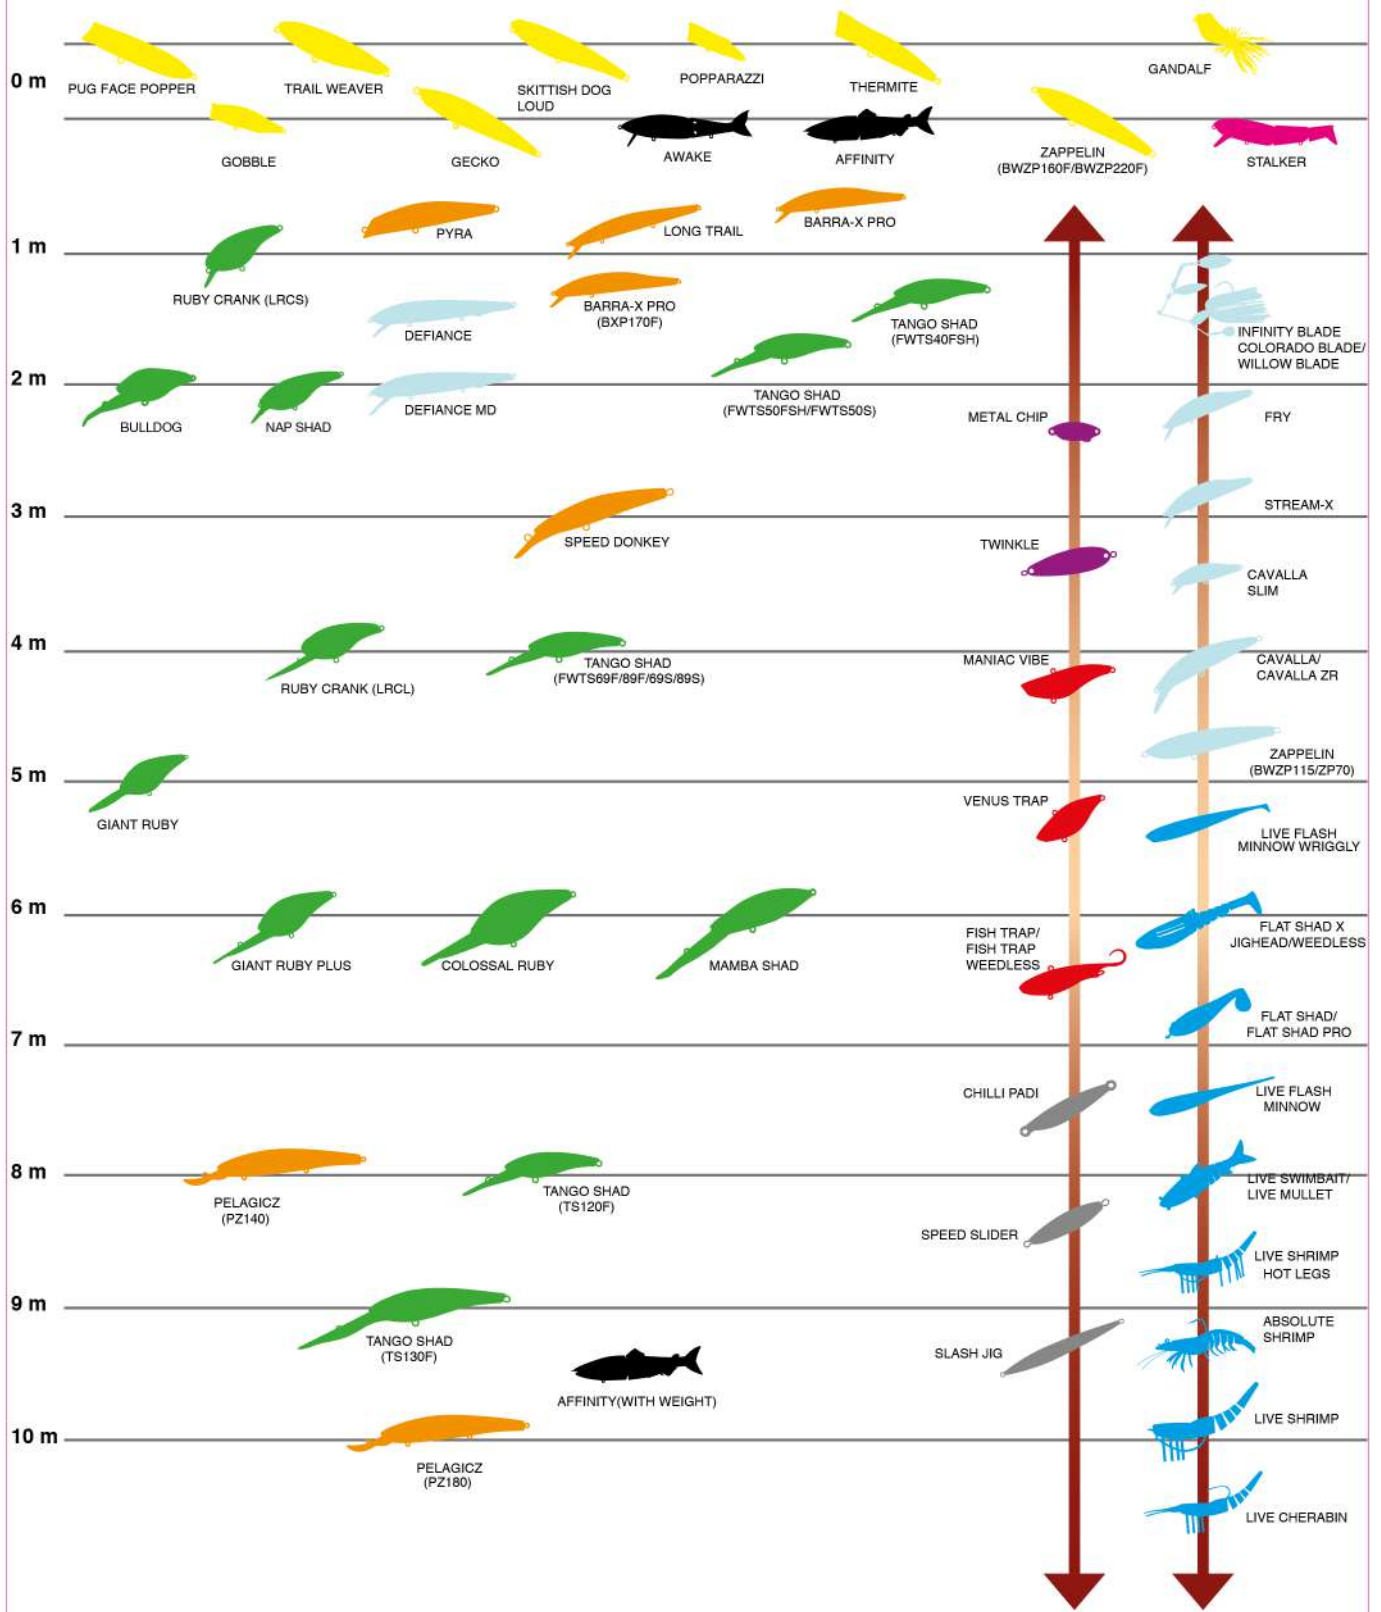

SINKING LURES

- TOP WATER
- CRANK BAIT
- FLOATING MINNOW
- VIBRATION
- SOFT BAIT
- JIGS
- SPOON
- WAKE BAIT
- SWIM BAIT
- SINKING LURE