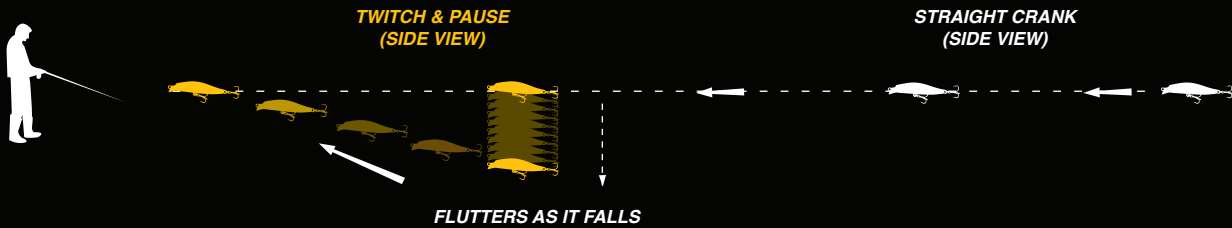

## ACTION

The Zerek Zip is a small profile sinking dart minnow. The little bib gives the lure a sexy tight wobble on a fast retrieve, and provides an erratic and irregular darting on a twitching retrieve. The Zerek Zip has a tight flutter on the drop as it is sinking, giving that extra boost when triggering the bite. Weighing in at 8g in weight, it is perfect for use with ultra-light to light tackle as well as BFS. At 60mm in length, it is the perfect bite sized candy for various species in both fresh and salt water.