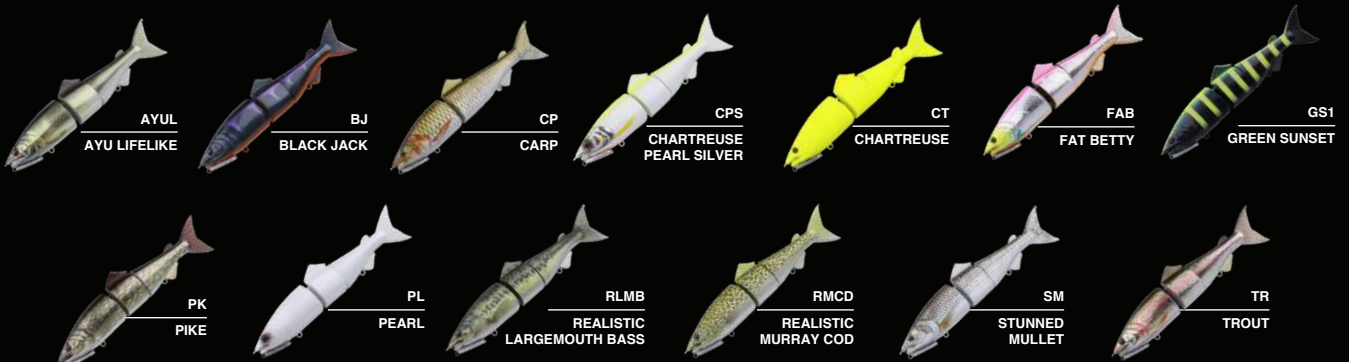

AFFINITY 160 FLOATING

CODE: 781AF160(COLOUR)

SIZE: 160mm | WEIGHT: 41g(without weight), 49g(with weight)

HOOK:#2 **BKK** | DEPTH RANGE: 0.5-1m