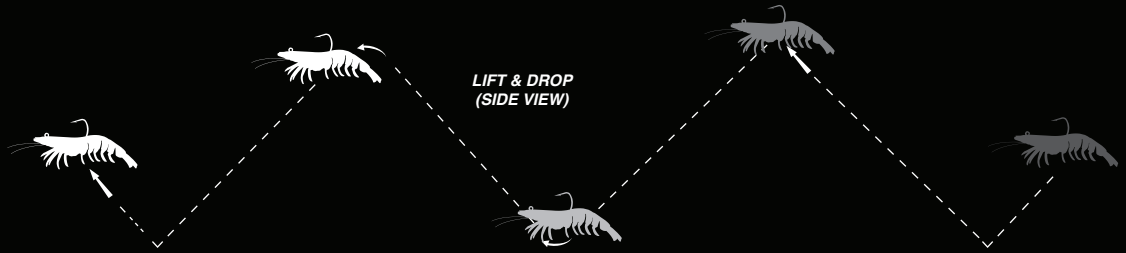

## ACTION

The all new Zerek Absolute Shrimp is the most realistic lifelike shrimp yet. Made with the ever-superior tear and stretch resistant TPE material, it features super soft lifelike legs and a segmented body which flutters and sways when allowed to sink. Work it fast or even with dead slow retrieves, coupled with its absolutely realistic look and action, the Absolute Shrimp is the secret code for scoring even in pressured water! Out of the box, it comes carefully rigged with an internally weighted hook that has a wide gap for definite hook ups. Selected colours come in UV glow for optimal usage at night.