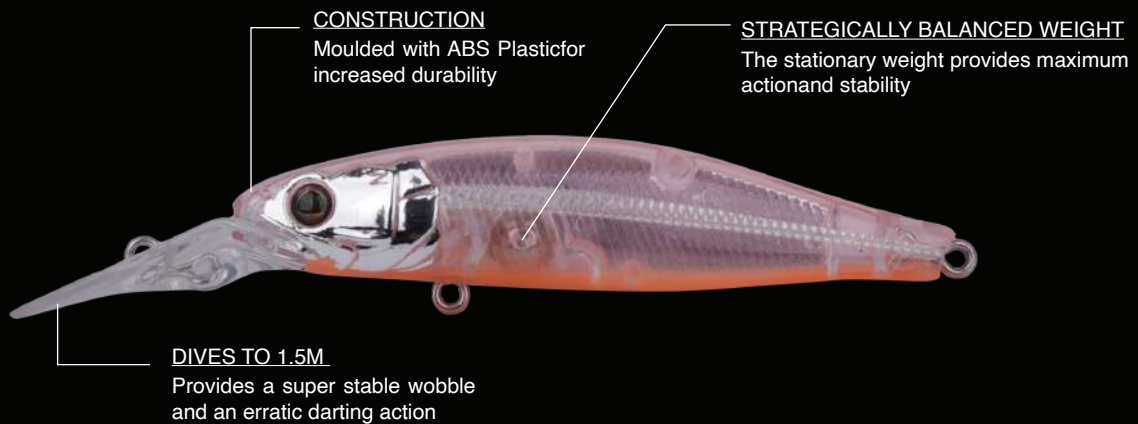

TANGO SLIM JERK

FEATURES