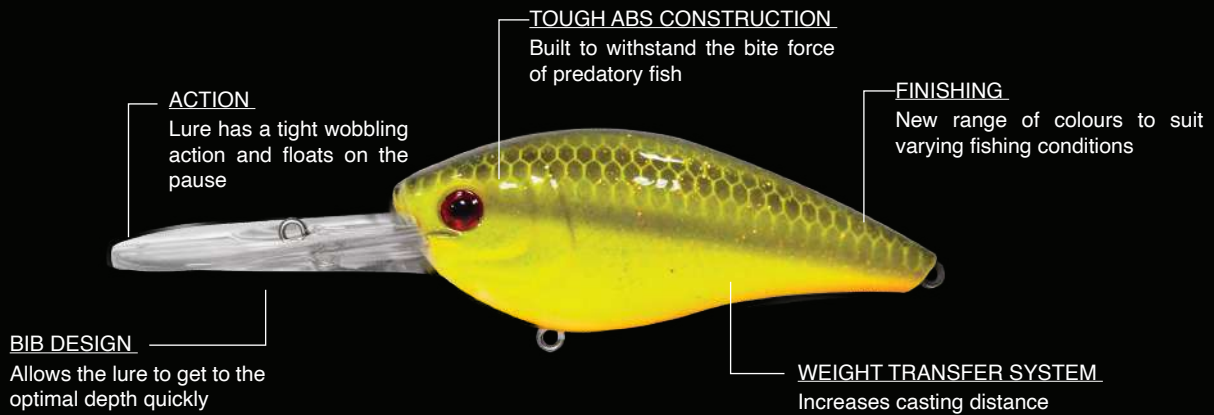

GIANT RUBY

FEATURES