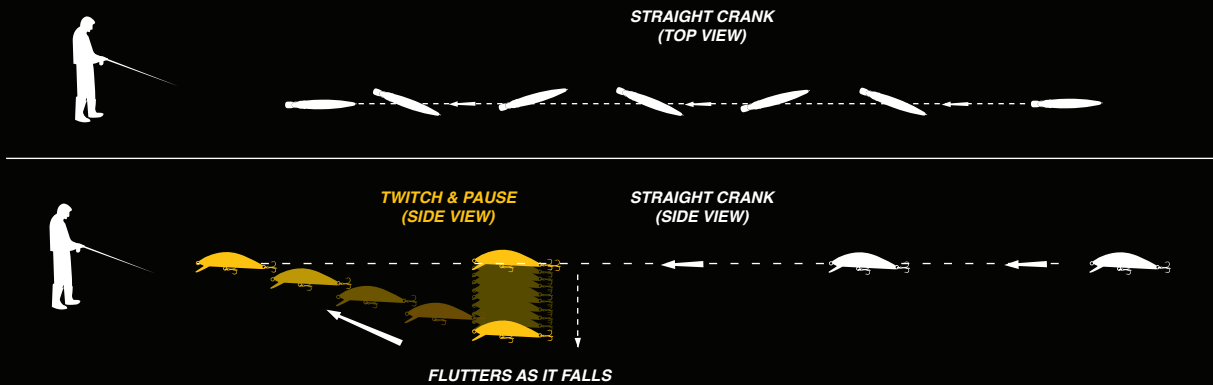

**ACTION**

The Zerek Fry is an ultra-light tackle small profiled sinking minnow. At 50mm in length and 5g in weight, it is designed to achieve good distances on each cast. The Fry features a wide wobble on a straight retrieval and depending on the required speed, the ultralight minnow can be worked with a constant twitching of the rod tip for an erratic fast action approach. The Zerek Fry features a deadly flutter on the sink, so working it with upwards rips, coupled with pauses, is a deadly way to target fish at the bottom column. Suitable for a variety of terrains, from fast flowing streams, lakes, to shore casting, the Zerek Fry is an all round tiny bait for most target species.