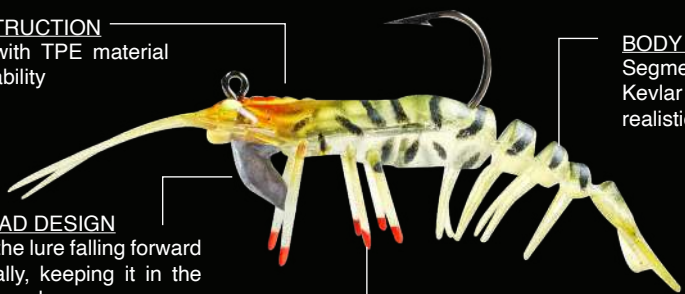

### JIG HEAD DESIGN

Keeps the lure falling forward diagonally, keeping it in the strike zone longer

### VIBRATIONAL ELEMENTS

Feelers and legs vibrate as the lure moves through the water

The Latest Live Shrimp Hot Legs make a perfect lure even better! Made with softer material and a slender body, the Live Shrimp Hot Legs are ideal for all situations. Re-designed feelers and legs comes with improved suppleness to enhance vibrations.