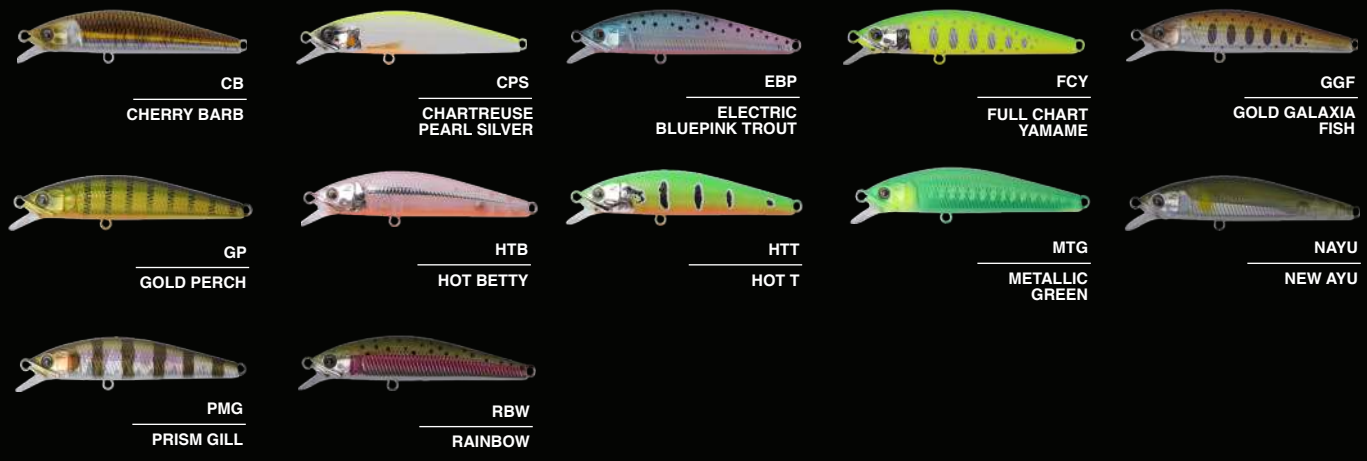

LONG TRAIL 85

SLOW FLOATING **NEW**

CODE: 781LT85(COLOUR)
SIZE: 85mm | WEIGHT: 8g | DEPTH: 0.5m | HOOK: #8