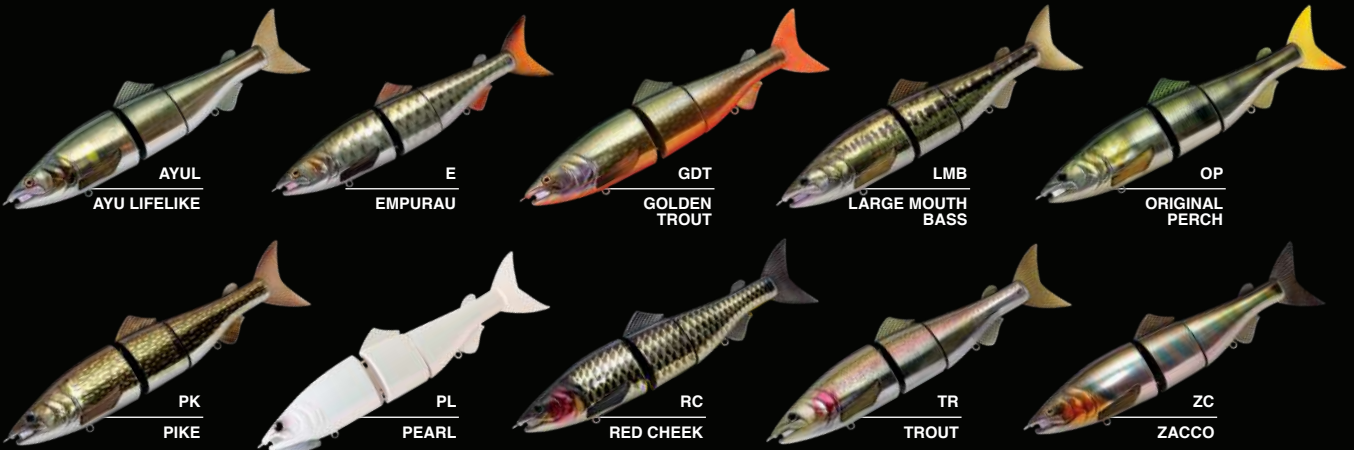

AFFINITY 220

FLOATING

CODE: 781AF220(COLOUR)

SIZE: 220mm | WEIGHT: 96g | HOOK:#1/0