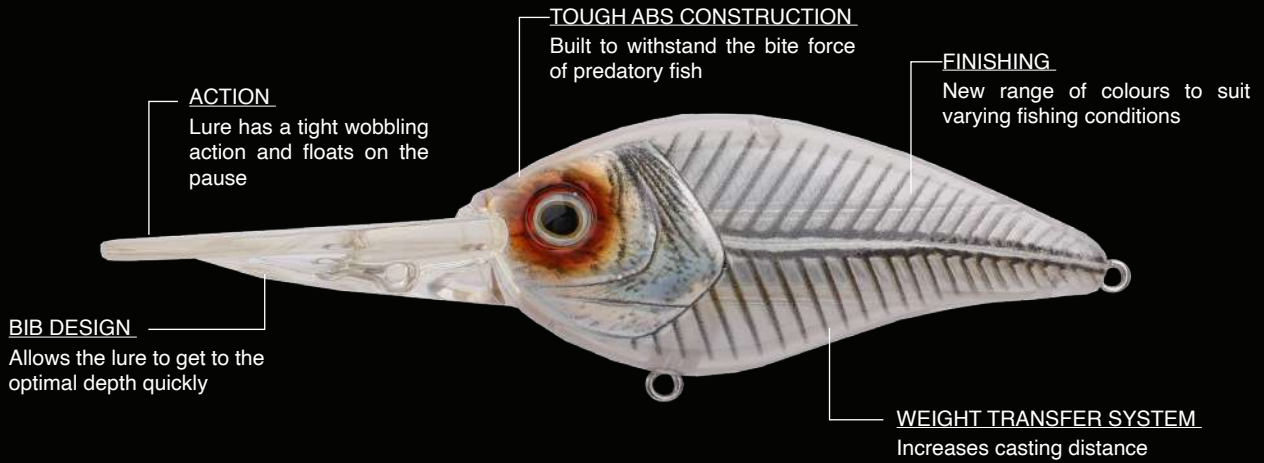

COLOSSAL RUBY

FEATURES