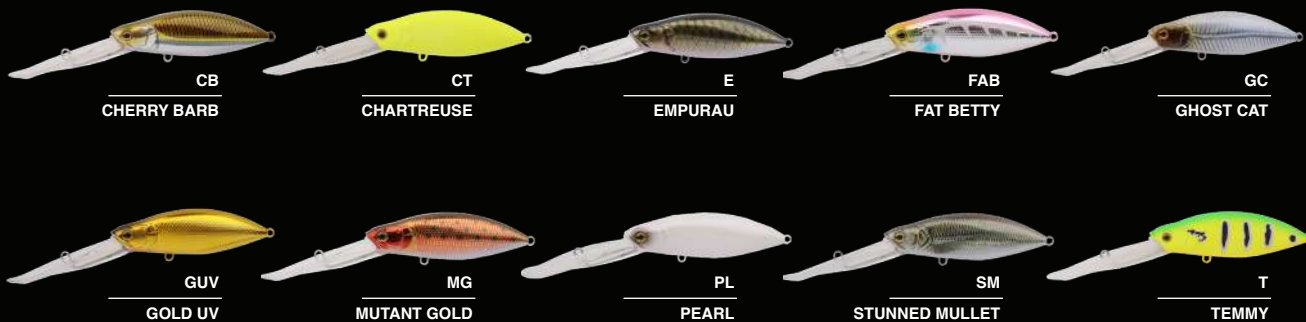

MAMBA SHAD 85 FLOATING

CODE: 781FRY50(COLOUR)

SIZE: 85mm | WEIGHT: 29g | DEPTH: 6m | HOOK:#2