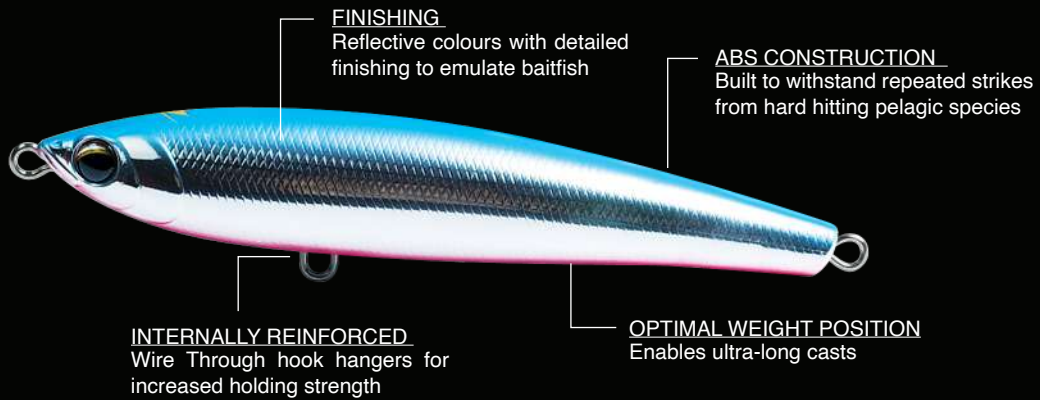

ZAPPELIN

FEATURES