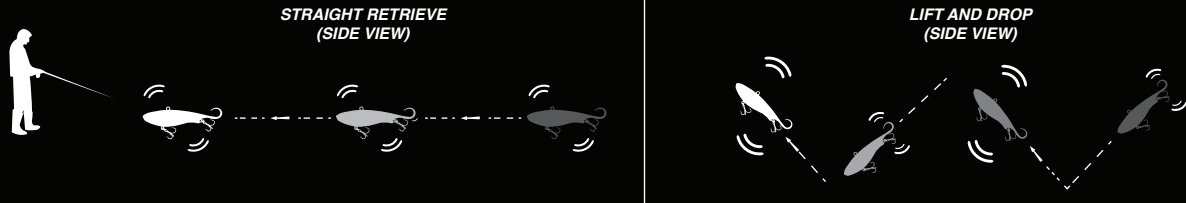

FISH TRAP

FEATURES

PERFECTLY BALANCED

The placement of the lead weight ensures that the lure tracks straight while retrieving and sinks on the pause in a realistic manner

CONSTRUCTION

Made with eco-friendly, tear resistant TPE material, the Fish Trap is both tough and durable

REALISTIC FINISHING

A wide range of designs and patterns that cover both clear and murky water conditions in both fresh and saltwater situations. UV highlights further accentuate the colours on the lure.

INTERNALLY REINFORCED

A through wire, connecting all tow points, is moulded into the lead weight to withstand bite force and prolonged use.

MICRO GRUB TAIL

Undulating at the slightest water movement, the distinctive tail pulsates and wriggles adding a distinct visual element to the silent vibrations of the lure.

ACTION