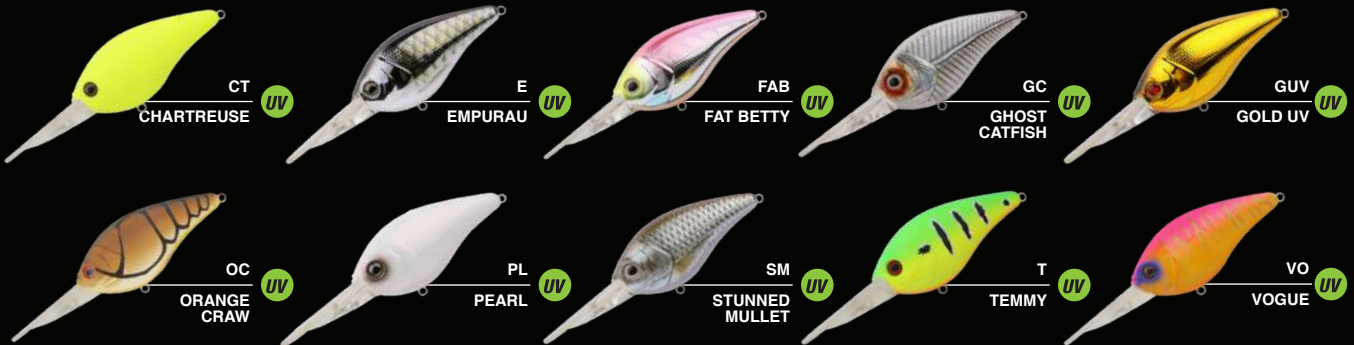

COLOSSAL RUBY

100 FLOATING NEW

CODE: 781CR100(COLOUR)

SIZE: 100mm | WEIGHT: 59g | DEPTH: 6-7m | HOOK: #1/0