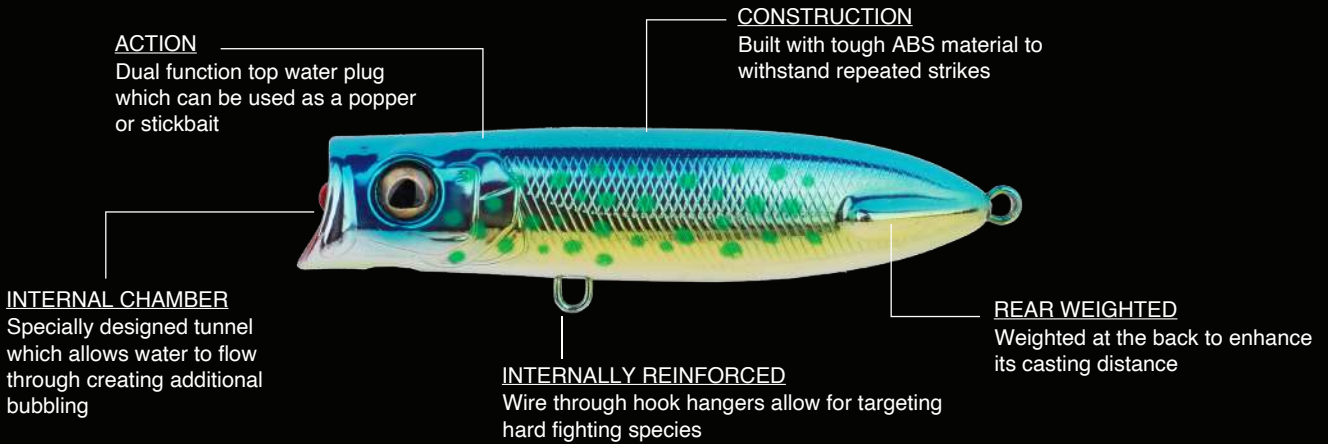

## FEATURES

Made from ABS material and wire through hook hater construction, the smaller sized Pug Face Popper is downsized to 19g in weight. Retaining its rear weighted aerodynamic squid head for excellent cast-ability and versatile working options. Featuring the specially designed tunnel below its head, which allows water to flow through on each sweep or retrieve, creating additional bubble trail. On a straight constant retrieve, the Pug Face Popper retains its side to side wobble just like a minnow below the water surface. Sweep it and it will dive down the surface like a stickbait with bubble trail. Chug it and it will displace water effectively. Suitable for use on standard tackle with its smaller 90mm profile and a weight of 19g.