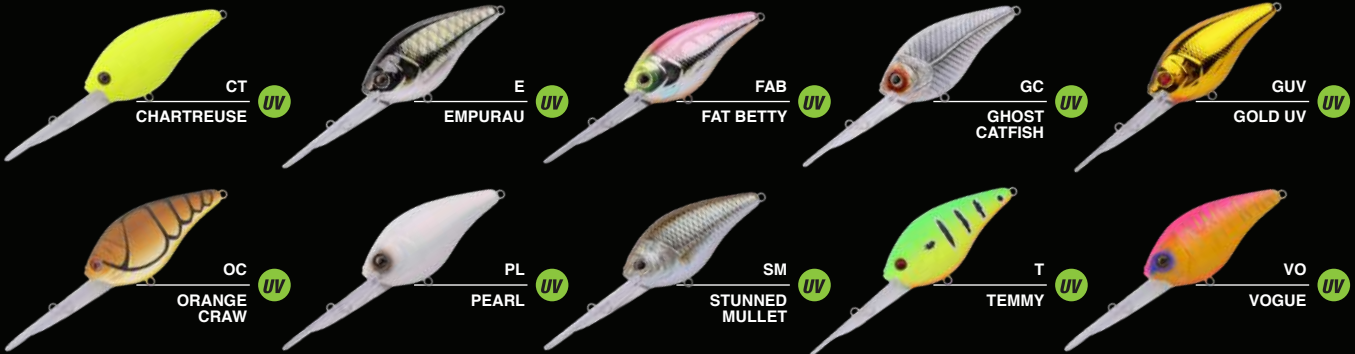

## ACTION

The Zerek Giant Ruby is a deep diving crank bait that is ideal for fishing at depths of up to 5 meters. It has a tight wobbling action and floats on the pause making it easy to navigate through areas with underwater structure. The bib design allows the lure to get down to its optimal depth quickly and maintains a forward angled position to reduce snagging. Constructed with ABS, The Giant Ruby has a slimmer body profile and a weight transfer system that ensures excellent castability. The commotion created by the lure as it knocks around while meandering through the bottom column attracts the curiosity of predators lurking nearby.

## ACTION

The new Zerek Giant Ruby Plus crank bait is a deeper variation to that of the original Giant Ruby; this time diving quickly to a deeper depth of 6-7m. It shares the same properties as the Giant Ruby, a tight wobbling and good buoyancy on the float, allowing it to be worked through various underwater structure. Constructed with a 100% ABS plastic body, reinforced bib, and a magnetic weight transfer system for a better cast-ability. An internal rattle on the retrieve will further attract attention of predatory fish in the area.

## GIANT RUBY PLUS 75 FLOATING NEW

CODE: 781GRP75(COLOUR)

SIZE: 75mm | WEIGHT: 29g | DEPTH: 6-7m | HOOK: #2