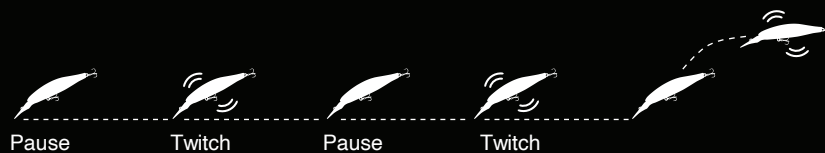

### SUSPENDING (SIDE VIEW)

The new Zerek Tango Jerk is a suspending mid-diving jerkbait that dives down to the mid-water column. Designed with a super stable wobble that keeps the lure in control when it is worked with rips and jerks. Built with ABS plastic, it is silent on the retrieve and has a solid tight wobbling action on a straight retrieve. Work it with a combination of rips and jerks, coupled with pauses to allow it to erratically dart, mimicking an injured baitfish as it suspends in the strike zone.