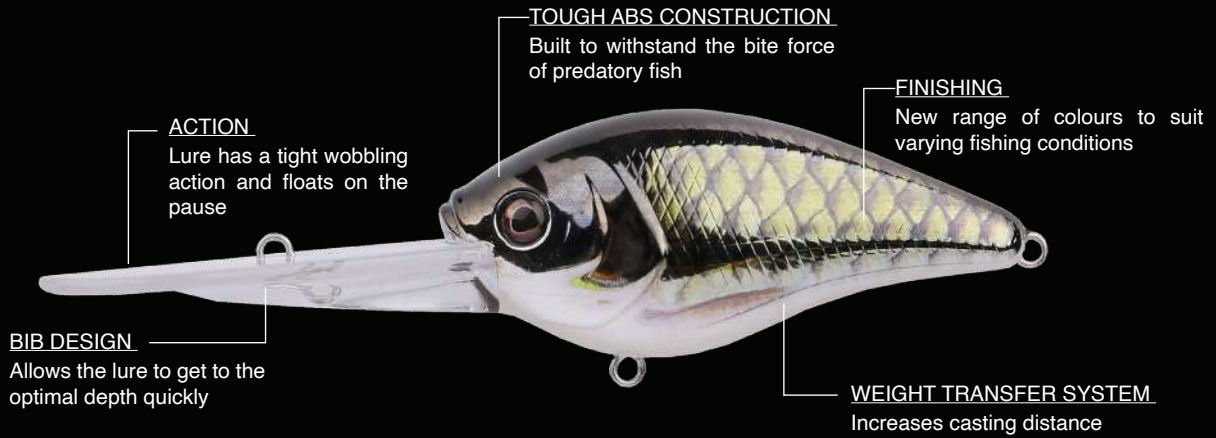

## ACTION

The Zerek Giant Ruby is a deep diving crank bait that is ideal for fishing at depths of up to 5 meters. It has a tight wobbling action and floats on the pause making it easy to navigate through areas with underwater structure. The bib design allows the lure to get down to its optimal depth quickly and maintains a forward angled position to reduce snagging. Constructed with ABS, The Giant Ruby has a slimmer body profile and a weight transfer system that ensures excellent castability. The commotion created by the lure as it knocks around while meandering through the bottom column attracts the curiosity of predators lurking nearby.

## ACTION

The new Zerek Giant Ruby Plus crank bait is a deeper variation to that of the original Giant Ruby; this time diving quickly to a deeper depth of 6-7m. It shares the same properties as the Giant Ruby, a tight wobbling and good buoyancy on the float, allowing it to be worked through various underwater structure. Constructed with a 100% ABS plastic body, reinforced bib, and a magnetic weight transfer system for a better cast-ability. An internal rattle on the retrieve will further attract attention of predatory fish in the area.